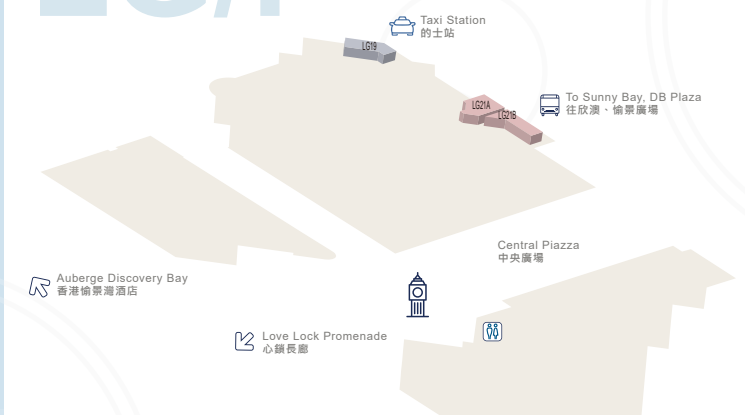

* Designated merchants for Spend & Ride Offer 可享「消費賞·免費交通優惠」之指定商戶
Accept DB Voucher 接受愉景灣現金券

DB North Plaza 愉景北商場

LG/F

Attraction 熱門景點

1 DB Ice Rink
Put your skates on and make unforgettable memories on the ice.
穿上溜冰鞋，在白皚皚的冰雪上創造美妙回憶。