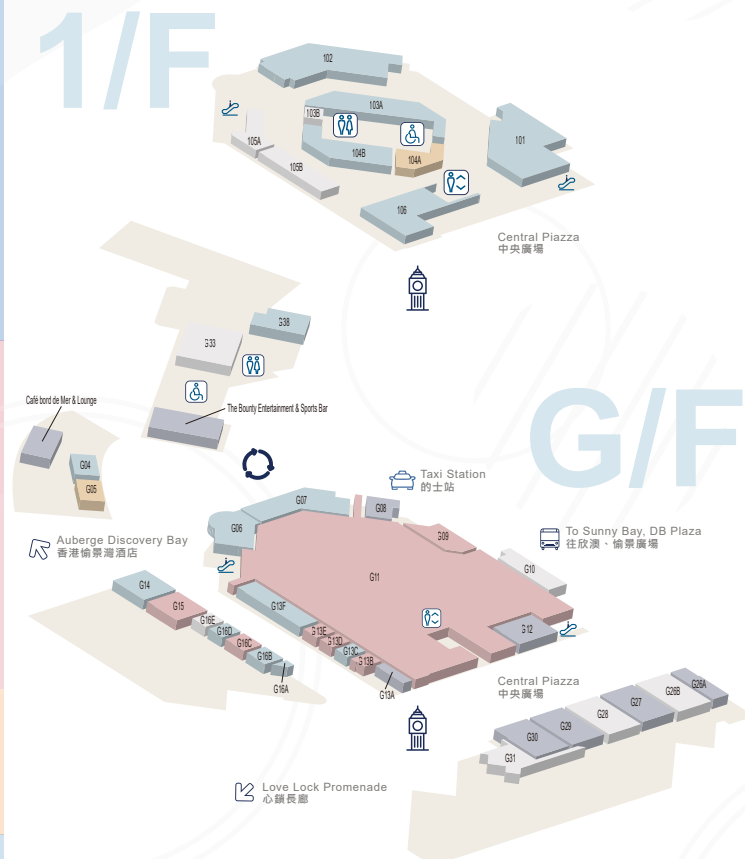

Entertainment 娛樂

* G05	DB North Water Sports 愉景北水上活動	9447 9368
* 104A	The Golf Bay	2856 5188

Education & Services 教育及服務

G13F	Afflatus Hair Workshop	2987 0283
G14	Centaline Property Agency Limited 中原地產	2869 8633
G06, G07, 103A & 104B	Discovery Bay International School 愉景灣國際學校	3962 1500
102	Discovery Mind Kindergarten and Discovery Mind International Play Centre (DB) 弘志幼稚園	2987 8088
Block 1	Discovery Montessori Academy 香港國際蒙特梭利學校	2812 9668
101	Discovery Montessori School 香港國際蒙特梭利學校	2987 1201
G13C	DSG Energy - Shell Gas Licensee	2435 8388
G16A & B	Land Master Property 利來物業	2987 6238
G04	LAVOIR Laundry and Dry Clean Services	3101 2550
G16D	Pacific Estate 太平洋地產	2987 2928
G38	Pet Space Club	2788 1599
106	Guidepost Montessori Kindergarten	2185 6134

* Designated merchants for Spend & Ride Offer 可享「消費賞·免費交通優惠」之指定商戶
Accept DB Voucher 接受愉景灣現金券

DB North Plaza 愉景北商場

LG/F

Attraction 熱門景點

1 DB Ice Rink
Put your skates on and make unforgettable memories on the ice.
穿上溜冰鞋，在白皚皚的冰雪上創造美妙回憶。

2 DB Plaza 愉景廣場
A hot spot for food, shopping and dating, couples can stroll hand in hand while exploring unique shops and boutiques for gifts that bring them closer together.
全新食買玩拍拖熱點，閒逛愉景灣獨有店舖及商品，讓小禮物為愛侶帶來親暱感。